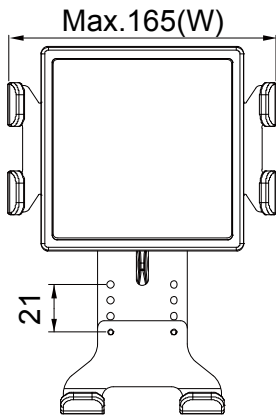

Model :IPAV7

SPECIFICATIONS

| | |
|--------------------|---|
| Mounting Pattern | 75x75 mm |
| Material | Steel/Plastic |
| Dimension(W*H*D) | 263*162*33.4mm(10.35"x6.38"x1.31") |
| Weight(Net) | 0.30 kg (0.66lbs) |
| Support Panel Size | Multimedia Devices Such as Galaxy/Tab7.0" /Tab2 7.0" /iPad mini |
| Arm Adjust Range | 110~150mm(4.33"x5.91") |

lock function