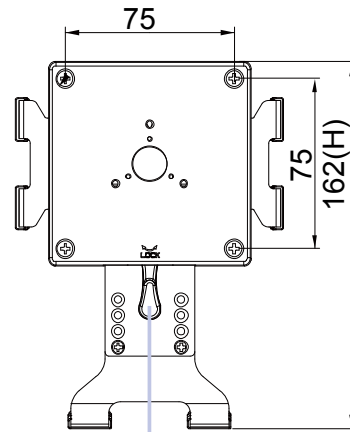

Model :IPAV7

SPECIFICATIONS

| | |
|--------------------|---|
| Mounting Pattern | 75x75 mm |
| Material | Steel/Plastic |
| Dimension(W*H*D) | 263*162*33.4mm(10.35"x6.38"x1.31") |
| Weight(Net) | 0.30 kg (0.66lbs) |
| Support Panel Size | Multimedia Devices Such as Galaxy/Tab7.0" /Tab2 7.0" /iPad mini |
| Arm Adjust Range | 110~150mm(4.33"x5.91") |

lock function