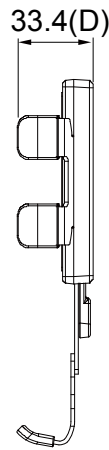

Model :IPAV7

SPECIFICATIONS

| | |
|--------------------|---|
| Mounting Pattern | 75x75 mm |
| Material | Steel/Plastic |
| Dimension(W*H*D) | 263*162*33.4mm(10.35"x6.38"x1.31") |
| Weight(Net) | 0.30 kg (0.66lbs) |
| Support Panel Size | Multimedia Devices Such as Galaxy/Tab7.0" /Tab2 7.0" /iPad mini |
| Arm Adjust Range | 110~150mm(4.33"x5.91") |

lock function