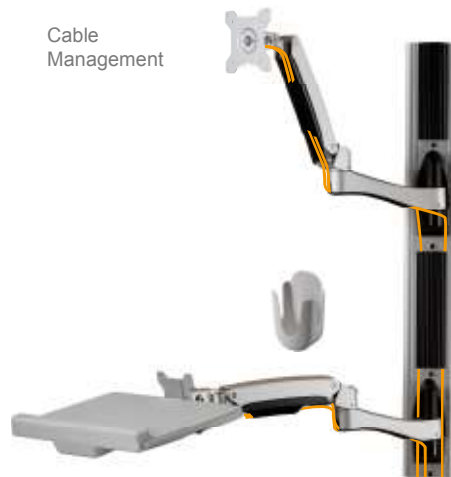

## SPECIFICATIONS

安装标准尺寸	100x100 / 75x75 mm
特殊规格	M4
材质	Steel/Aluminum Alloy/Plastic
尺寸	553*880*201mm(21.77"x34.65"x7.91")
重量	10.50 kg (23.15lbs)
最大承重	10kg(22.1lbs)
支持尺寸	≤24"
键盘托架	2.5kg(5.5lbs)

Cable Management

**SPECIFICATIONS**

**Keyboard**

**Keyboard Plate**

**TOPSKYS**  
www.topskys.com

Model : W8822

**SPECIFICATIONS**

Monitor ARM

Mouse Holder