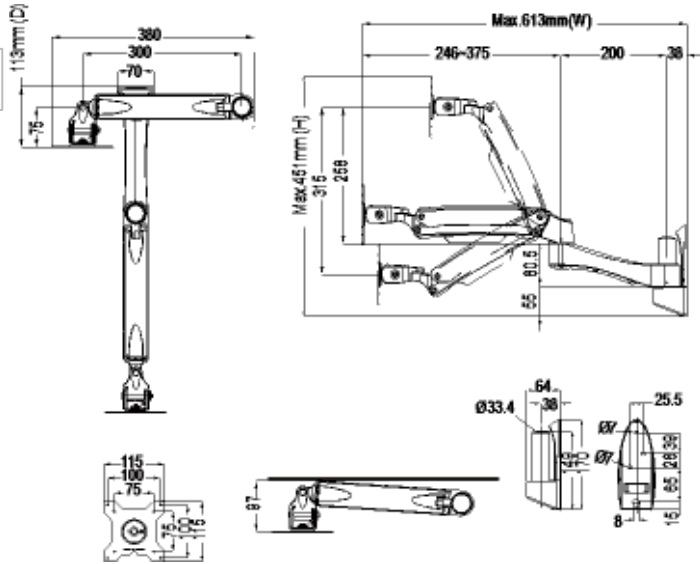

## SPECIFICATIONS

安装标准尺寸	100x100 / 75x75 mm
特殊规格	M4
材质	Steel/Aluminum Alloy/Plastic
尺寸	553*880*201mm(21.77"x34.65"x7.91")
重量	10.50 kg (23.15lbs)
最大承重	10kg(22.1lbs)
支持尺寸	≤24"
键盘托架	2.5kg(5.5lbs)

Cable Management

**SPECIFICATIONS**

**Keyboard**

**Keyboard Plate**

**TOPSKYS**  
www.topskys.com

Model : W8822

**SPECIFICATIONS**

Monitor ARM

Mouse Holder