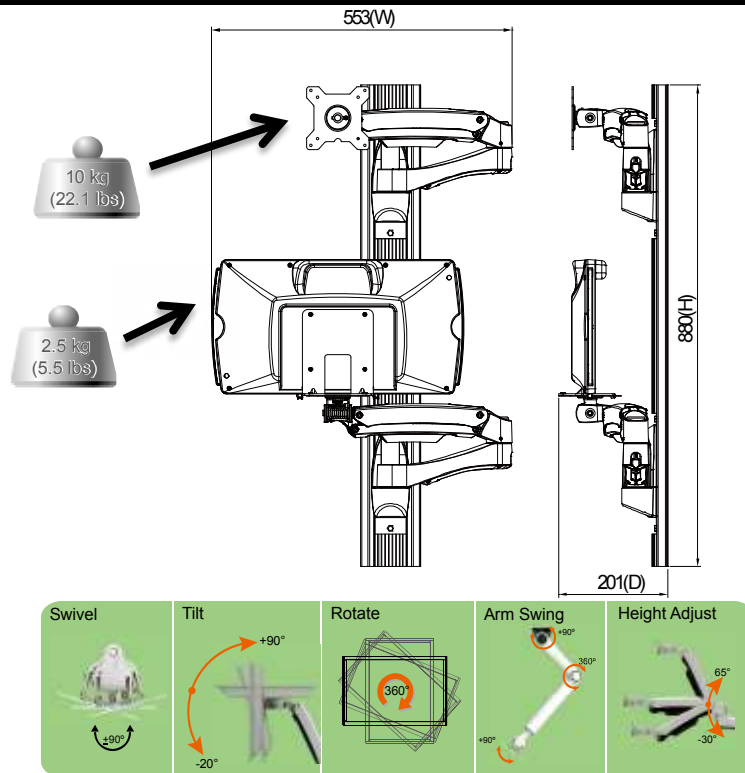

## SPECIFICATIONS

安装标准尺寸	100x100 / 75x75 mm
特殊规格	M4
材质	Steel/Aluminum Alloy/Plastic
尺寸	553*880*201mm(21.77"x34.65"x7.91")
重量	10.50 kg (23.15lbs)
最大承重	10kg(22.1lbs)
支持尺寸	≤24"
键盘托架	2.5kg(5.5lbs)

Cable Management

**SPECIFICATIONS**

**Keyboard**

**Keyboard Plate**

**TOPSKYS**  
www.topskys.com

Model : W8822

**SPECIFICATIONS**

Monitor ARM

Mouse Holder