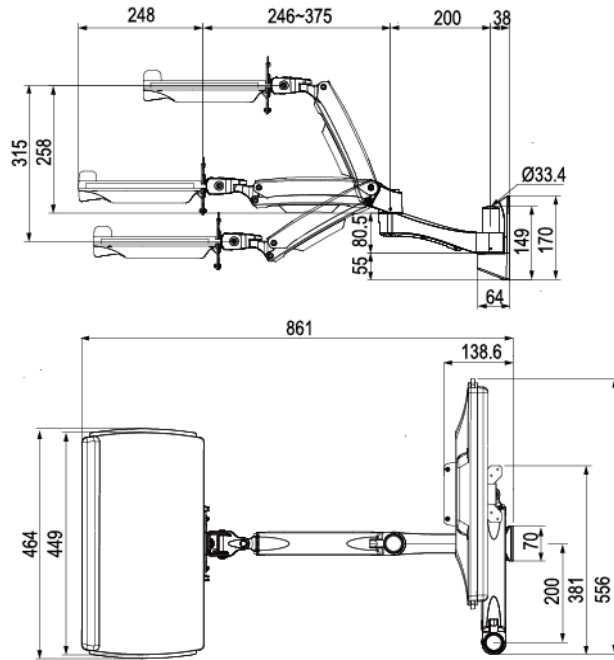

## SPECIFICATIONS

安装标准尺寸	100x100 / 75x75 mm
特殊规格	M4
材质	Steel/Aluminum Alloy/Plastic
尺寸	553*880*201mm(21.77"x34.65"x7.91")
重量	10.50 kg (23.15lbs)
最大承重	10kg(22.1lbs)
支持尺寸	≤24"
键盘托架	2.5kg(5.5lbs)

Cable Management

**SPECIFICATIONS**

**Keyboard**

**Keyboard Plate**

**TOPSKYS**  
www.topskys.com

Model : W8822

**SPECIFICATIONS**

Monitor ARM

Mouse Holder