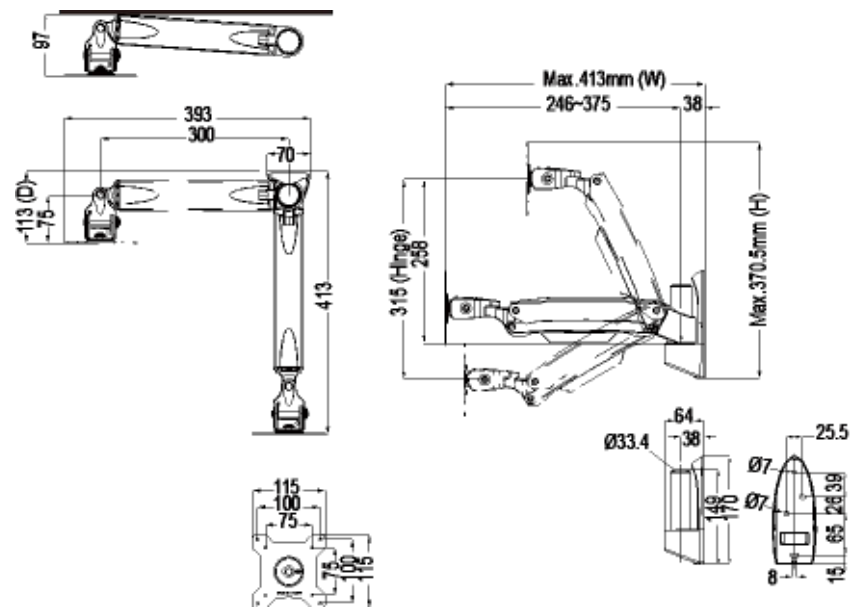

TOPSKYS
www.topskys.com

Model : W8812

SPECIFICATIONS

安装标准尺寸	100x100 / 75x75 mm
特殊规格	M4
材质	Steel/Aluminum Alloy/Plastic
尺寸	581*880*201mm(22.87"x34.65"x7.91")
重量	10.10 kg (22.27lbs)
最大承重	10kg(22.1lbs)
支持尺寸	≤24"
键盘托架	2.5kg(5.5lbs)

Cable Management

TOPSKYS

www.topskys.com

Model : W8812

SPECIFICATIONS

Keyboard ARM

Keyboard Tray

TOPSKYS

www.topskys.com

Model : W8812

SPECIFICATIONS

Monitor ARM

Mouse Holder