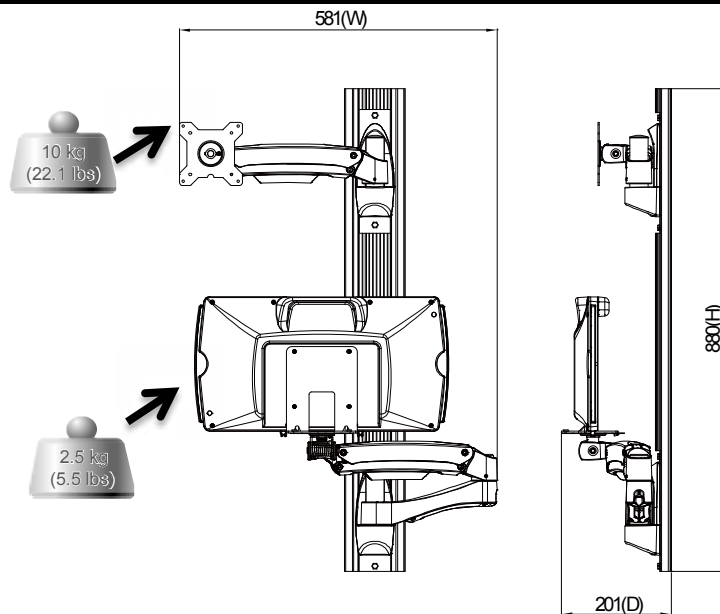

TOPSKYS
www.topskys.com

Model : W8812

SPECIFICATIONS

安装标准尺寸	100x100 / 75x75 mm
特殊规格	M4
材质	Steel/Aluminum Alloy/Plastic
尺寸	581*880*201mm(22.87"x34.65"x7.91")
重量	10.10 kg (22.27lbs)
最大承重	10kg(22.1lbs)
支持尺寸	≤24"
键盘托架	2.5kg(5.5lbs)

Cable Management

TOPSKYS

www.topskys.com

Model : W8812

SPECIFICATIONS

Keyboard ARM

Keyboard Tray

TOPSKYS

www.topskys.com

Model : W8812

SPECIFICATIONS

Monitor ARM

Mouse Holder