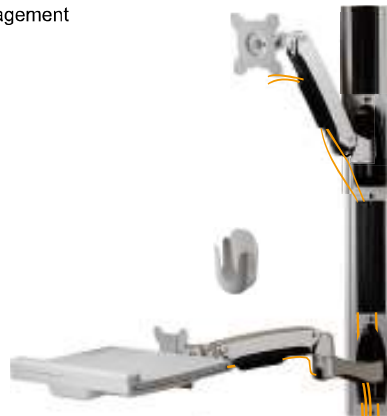

TOPSKYS
www.topskys.com

Model : W8812

SPECIFICATIONS

安装标准尺寸	100x100 / 75x75 mm
特殊规格	M4
材质	Steel/Aluminum Alloy/Plastic
尺寸	581*880*201mm(22.87"x34.65"x7.91")
重量	10.10 kg (22.27lbs)
最大承重	10kg(22.1lbs)
支持尺寸	≤24"
键盘托架	2.5kg(5.5lbs)

Cable Management

TOPSKYS

www.topskys.com

Model : W8812

SPECIFICATIONS

Keyboard ARM

Keyboard Tray

TOPSKYS

www.topskys.com

Model : W8812

SPECIFICATIONS

Monitor ARM

Mouse Holder