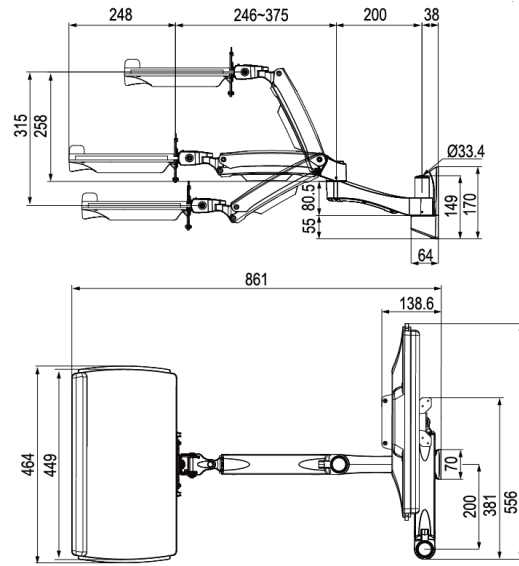

TOPSKYS
www.topskys.com

Model : W8812

SPECIFICATIONS

安装标准尺寸	100x100 / 75x75 mm
特殊规格	M4
材质	Steel/Aluminum Alloy/Plastic
尺寸	581*880*201mm(22.87"x34.65"x7.91")
重量	10.10 kg (22.27lbs)
最大承重	10kg(22.1lbs)
支持尺寸	≤24"
键盘托架	2.5kg(5.5lbs)

Cable Management

TOPSKYS

www.topskys.com

Model : W8812

SPECIFICATIONS

Keyboard ARM

Keyboard Tray

TOPSKYS

www.topskys.com

Model : W8812

SPECIFICATIONS

Monitor ARM

Mouse Holder