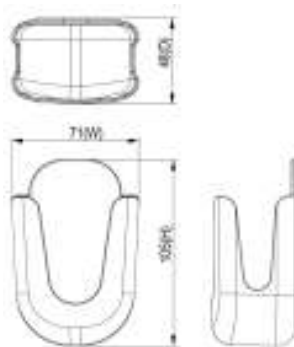

TOPSKYS

www.topskys.com

Model : W8812A

SPECIFICATIONS

安装标准	100x100 / 75x75 mm
螺丝标准	M4
材质	Steel/Aluminum Alloy/Plastic
尺寸 (W*H*D)	581*880*201mm(22.87"x34.65"x7.91")
重量 (Net)	10.10 kg (22.27lbs)
最大承重	10kg(22.1lbs)
屏幕安装尺寸	≤ 24"
键盘承重	2.5kg(5.5lbs)

PCH02

SPECIFICATIONS

材质	Steel/Rubber/Plastic
尺寸 (W*H*D)	239*186*220mm(9.41"x7.32"x8.66")
重量 (Net) Support	2.08 Kg (4.59lbs)
最大承重	18Kg(39.7 lbs)

Model : W8812A

Issue Date: 09/05/2013 (A)

SPECIFICATIONS

Keyboard ARM

Keyboard Plate

Model : W8812A

Issue Date: 09/05/2013 (A)

SPECIFICATIONS

Monitor ARM

Mouse Holder

CPU Holder