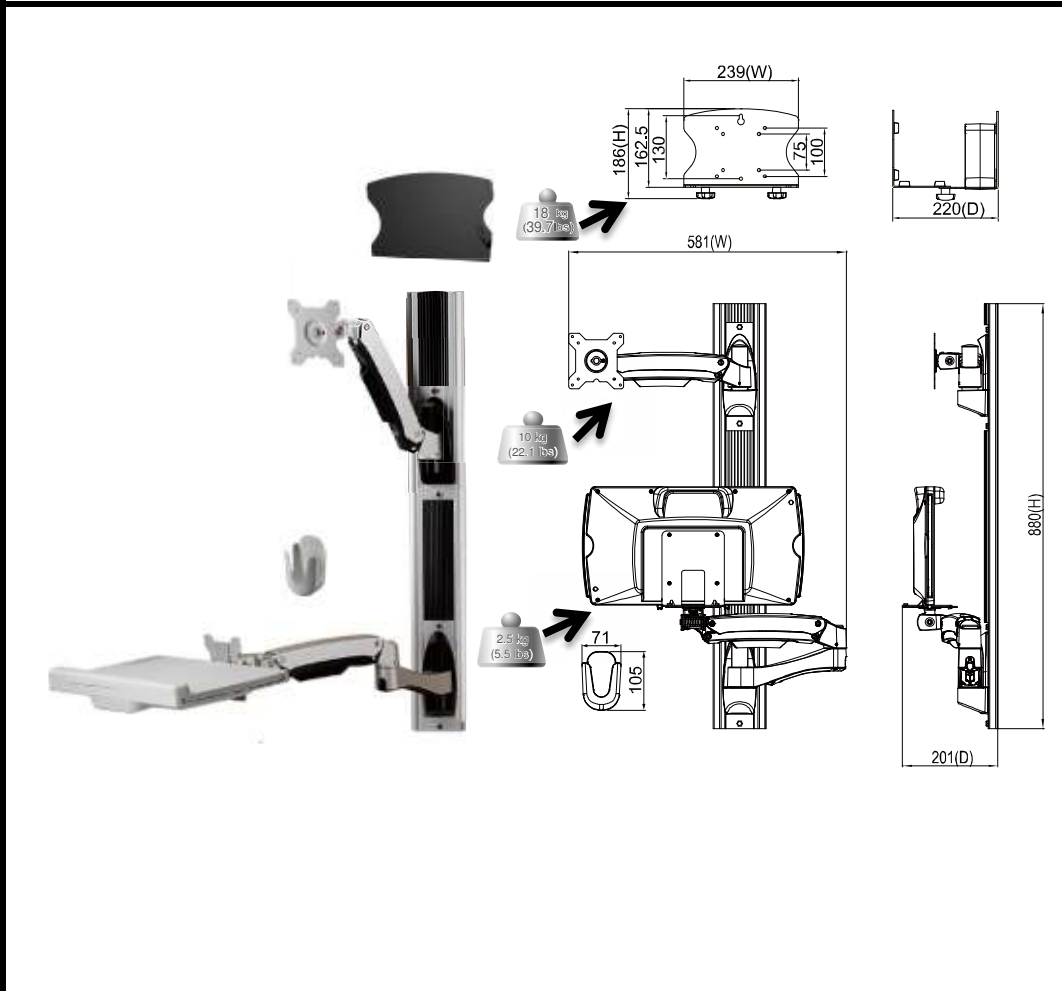

TOPSKYS

www.topskys.com

Model : W8812A

SPECIFICATIONS

安装标准	100x100 / 75x75 mm
螺丝标准	M4
材质	Steel/Aluminum Alloy/Plastic
尺寸 (W*H*D)	581*880*201mm(22.87"x34.65"x7.91")
重量 (Net)	10.10 kg (22.27lbs)
最大承重	10kg(22.1lbs)
屏幕安装尺寸	≤ 24"
键盘承重	2.5kg(5.5lbs)

PCH02

SPECIFICATIONS

材质	Steel/Rubber/Plastic
尺寸 (W*H*D)	239*186*220mm(9.41"x7.32"x8.66")
重量 (Net) Support	2.08 Kg (4.59lbs)
最大承重	18Kg(39.7 lbs)

Model : W8812A

Issue Date: 09/05/2013 (A)

SPECIFICATIONS

Keyboard ARM

Keyboard Plate

Model : W8812A

Issue Date: 09/05/2013 (A)

SPECIFICATIONS

Monitor ARM

Mouse Holder

CPU Holder