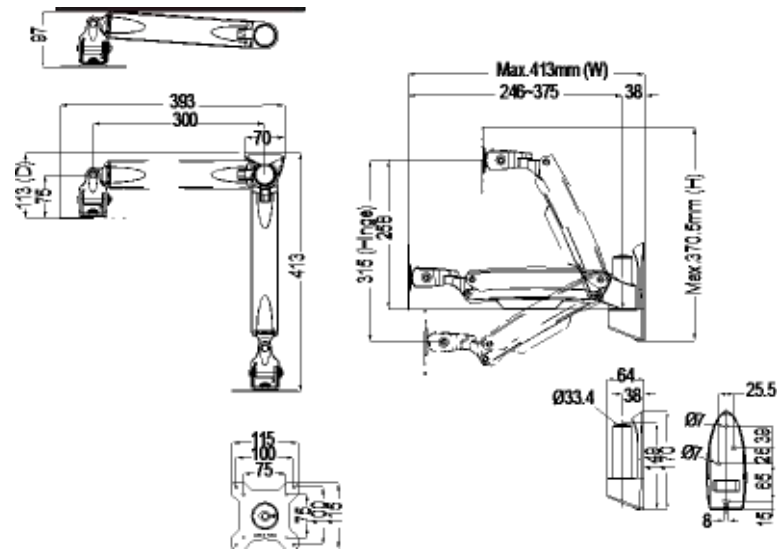

TOPSKYS

www.topskys.com

Model : W8812A

SPECIFICATIONS

安装标准	100x100 / 75x75 mm
螺丝标准	M4
材质	Steel/Aluminum Alloy/Plastic
尺寸 (W*H*D)	581*880*201mm(22.87"x34.65"x7.91")
重量 (Net)	10.10 kg (22.27lbs)
最大承重	10kg(22.1lbs)
屏幕安装尺寸	≤ 24"
键盘承重	2.5kg(5.5lbs)

PCH02

SPECIFICATIONS

材质	Steel/Rubber/Plastic
尺寸 (W*H*D)	239*186*220mm(9.41"x7.32"x8.66")
重量 (Net) Support	2.08 Kg (4.59lbs)
最大承重	18Kg(39.7 lbs)

Model : W8812A

Issue Date: 09/05/2013 (A)

SPECIFICATIONS

Keyboard ARM

Keyboard Plate

Model : W8812A

Issue Date: 09/05/2013 (A)

SPECIFICATIONS

Monitor ARM

Mouse Holder

CPU Holder