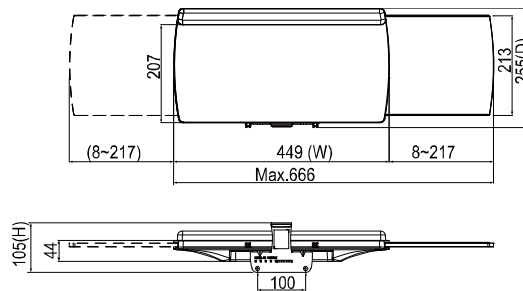

TOPSKYS

www.topskys.com

Model : W8812A

SPECIFICATIONS

安装标准	100x100 / 75x75 mm
螺丝标准	M4
材质	Steel/Aluminum Alloy/Plastic
尺寸 (W*H*D)	581*880*201mm(22.87"x34.65"x7.91")
重量 (Net)	10.10 kg (22.27lbs)
最大承重	10kg(22.1lbs)
屏幕安装尺寸	≤ 24"
键盘承重	2.5kg(5.5lbs)

PCH02

SPECIFICATIONS

材质	Steel/Rubber/Plastic
尺寸 (W*H*D)	239*186*220mm(9.41"x7.32"x8.66")
重量 (Net) Support	2.08 Kg (4.59lbs)
最大承重	18Kg(39.7 lbs)

Model : W8812A

Issue Date: 09/05/2013 (A)

SPECIFICATIONS

Keyboard ARM

Keyboard Plate

Model : W8812A

Issue Date: 09/05/2013 (A)

SPECIFICATIONS

Monitor ARM

Mouse Holder

CPU Holder