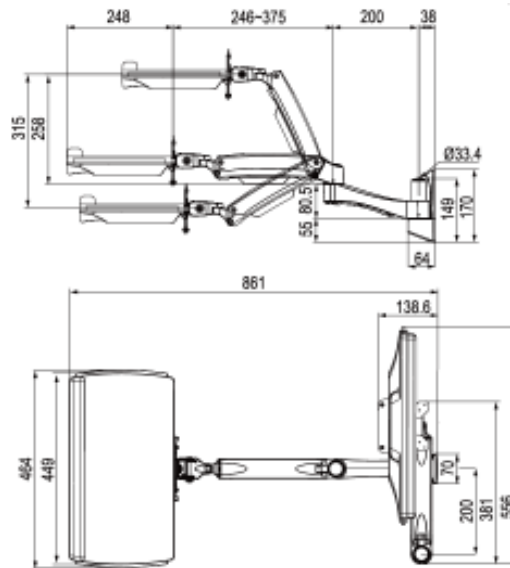

TOPSKYS

www.topskys.com

Model : W8812A

SPECIFICATIONS

安装标准	100x100 / 75x75 mm
螺丝标准	M4
材质	Steel/Aluminum Alloy/Plastic
尺寸 (W*H*D)	581*880*201mm(22.87"x34.65"x7.91")
重量 (Net)	10.10 kg (22.27lbs)
最大承重	10kg(22.1lbs)
屏幕安装尺寸	≤ 24"
键盘承重	2.5kg(5.5lbs)

PCH02

SPECIFICATIONS

材质	Steel/Rubber/Plastic
尺寸 (W*H*D)	239*186*220mm(9.41"x7.32"x8.66")
重量 (Net) Support	2.08 Kg (4.59lbs)
最大承重	18Kg(39.7 lbs)

Model : W8812A

Issue Date: 09/05/2013 (A)

SPECIFICATIONS

Keyboard ARM

Keyboard Plate

Model : W8812A

Issue Date: 09/05/2013 (A)

SPECIFICATIONS

Monitor ARM

Mouse Holder

CPU Holder