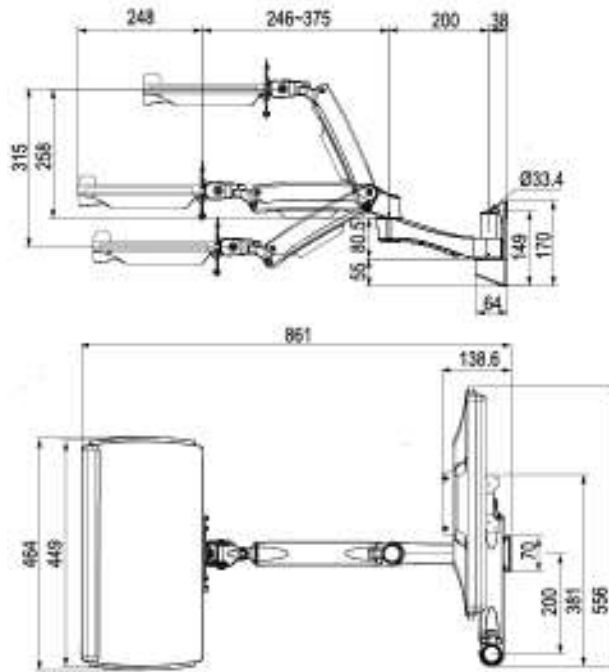

TOPSKYS
www.topskys.com

Model : W8822A

SPECIFICATIONS

安装标准尺寸	100x100 / 75x75 mm
特殊规格	M4
材质	Steel/Aluminum Alloy/Plastic
尺寸	553*880*201mm(21.77"x34.65"x7.91")
重量	10.50 kg (23.15lbs)
最大承重	10kg(22.1lbs)
支持尺寸	≤24"
键盘托架	2.5kg(5.5lbs)

PCH02

材质	Steel / Rubber / Plastic
尺寸 (W*H*D)	239*186*220mm(9.41"x7.32"x8.66")
重量 (Net)	2.08 Kg (4.59lbs)
最大承重	18Kg(39.7 lbs)

Model : W8822A

Issue Date: 09/05/2013 (A)

Keyboard

Keyboard Plate

Model : W822A

Issue Date: 09/05/2013 (A)

Monitor ARM

Mouse Holder

CPU Holder