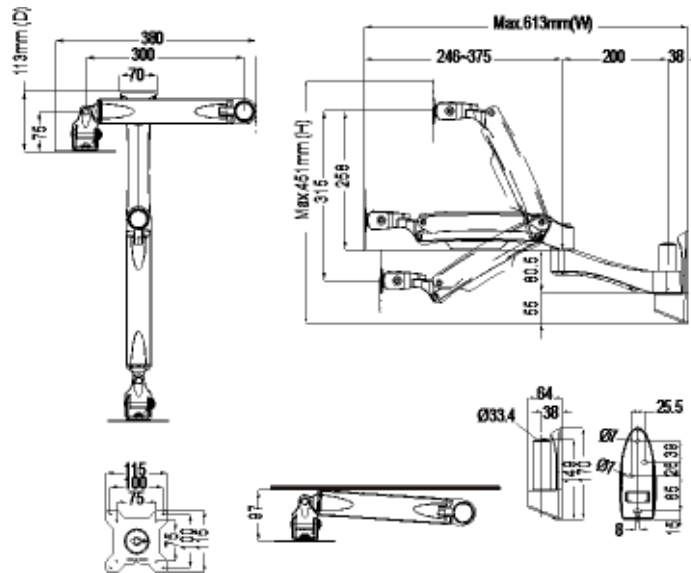

TOPSKYS
www.topskys.com

Model : W8822A

SPECIFICATIONS

安装标准尺寸	100x100 / 75x75 mm
特殊规格	M4
材质	Steel/Aluminum Alloy/Plastic
尺寸	553*880*201mm(21.77"x34.65"x7.91")
重量	10.50 kg (23.15lbs)
最大承重	10kg(22.1lbs)
支持尺寸	≤24"
键盘托架	2.5kg(5.5lbs)

PCH02

材质	Steel / Rubber / Plastic
尺寸 (W*H*D)	239*186*220mm(9.41"x7.32"x8.66")
重量 (Net)	2.08 Kg (4.59lbs)
最大承重	18Kg(39.7 lbs)

Model : W8822A

Issue Date: 09/05/2013 (A)

Keyboard

Keyboard Plate

Model : W822A

Issue Date: 09/05/2013 (A)

Monitor ARM

Mouse Holder

CPU Holder