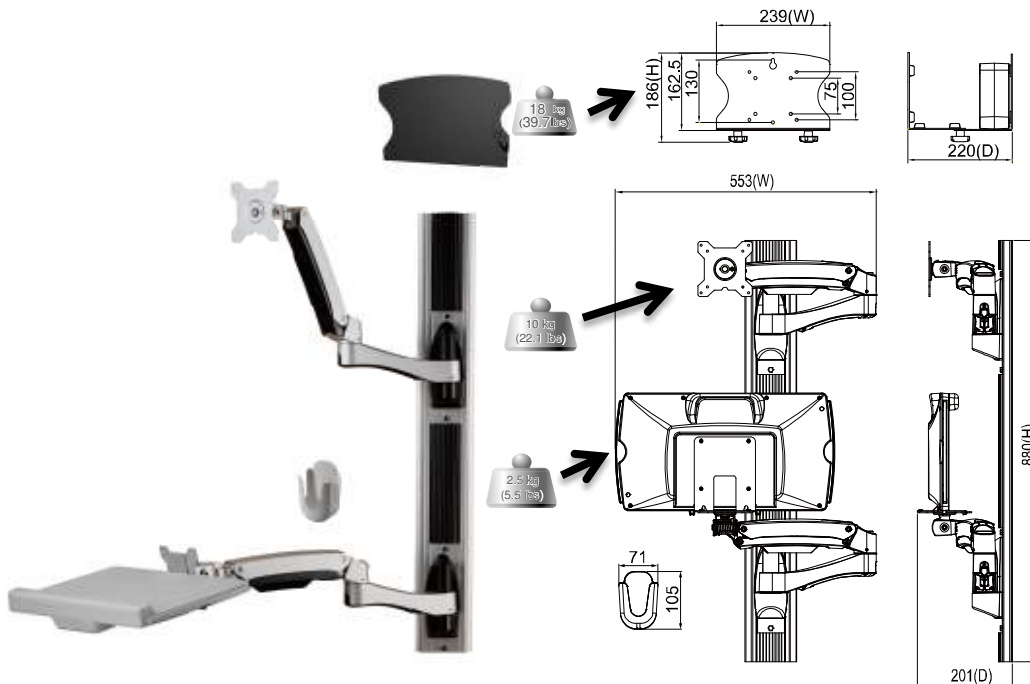

TOPSKYS
www.topskys.com

Model : W8822A

SPECIFICATIONS

安装标准尺寸	100x100 / 75x75 mm
特殊规格	M4
材质	Steel/Aluminum Alloy/Plastic
尺寸	553*880*201mm(21.77"x34.65"x7.91")
重量	10.50 kg (23.15lbs)
最大承重	10kg(22.1lbs)
支持尺寸	≤24"
键盘托架	2.5kg(5.5lbs)

PCH02

材质	Steel / Rubber / Plastic
尺寸 (W*H*D)	239*186*220mm(9.41"x7.32"x8.66")
重量 (Net)	2.08 Kg (4.59lbs)
最大承重	18Kg(39.7 lbs)

Model : W8822A

Issue Date: 09/05/2013 (A)

Keyboard

Keyboard Plate

Model : W822A

Issue Date: 09/05/2013 (A)

Monitor ARM

Mouse Holder

CPU Holder