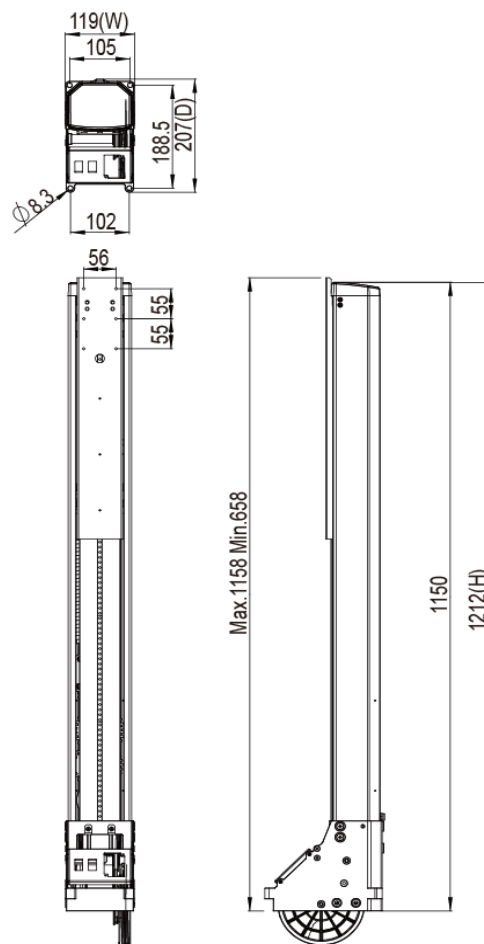

TOPSKYS

www.topskys.com

Model Name:CTM50

| | |
|-----------|--|
| 完整的系统 | |
| 净重 | 10.18 kg (22.45lbs) |
| 尺寸(W*H*D) | 119 x 1212 x 207 mm (4.69" x 47.72" x 8.15") |
| 材质 | 锌铝合金/塑胶/钢 |
| | |
| 支撑最大重量 | 22Kg(48.5lbs) |
| 高度调节范围 | 658~1158mm(25.91"~45.59") |